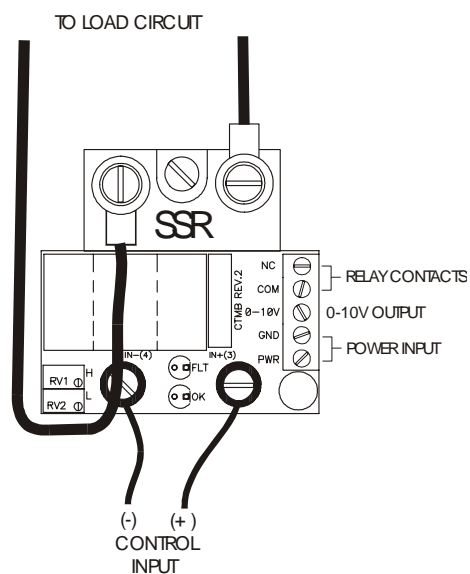

CTMB  
Single  
Phase  
Applications

Detail of how load is too be wired through Current Transformer

<b>H B CONTROLS</b>	H B CONTROLS 221 WEAVER ST FALL RIVER MA 02720 508-676-7345		
	Notes: WIRING DIAGRAM		
DRAWN BY: JWP	SIZE A	ASSY DWG:	PART NO. SINGLE PHASE CTMB
	SCALE None	FILE:	REV 1
			SHEET 1 of 1

CTMB  
Three  
Phase  
Applications

Detail of how load is too be wired through Current Transformer

<h1>H B CONTROLS</h1>	H B CONTROLS 221 WEAVER ST FALL RIVER MA 02720 508-676-7345		
	Notes: WIRING DIAGRAM		
DRAWN BY: JWP	SIZE A	ASSY DWG:	PART NO. 3 PHASE CTMB
SCALE None		FILE:	REV 1
			SHEET 1 of 1