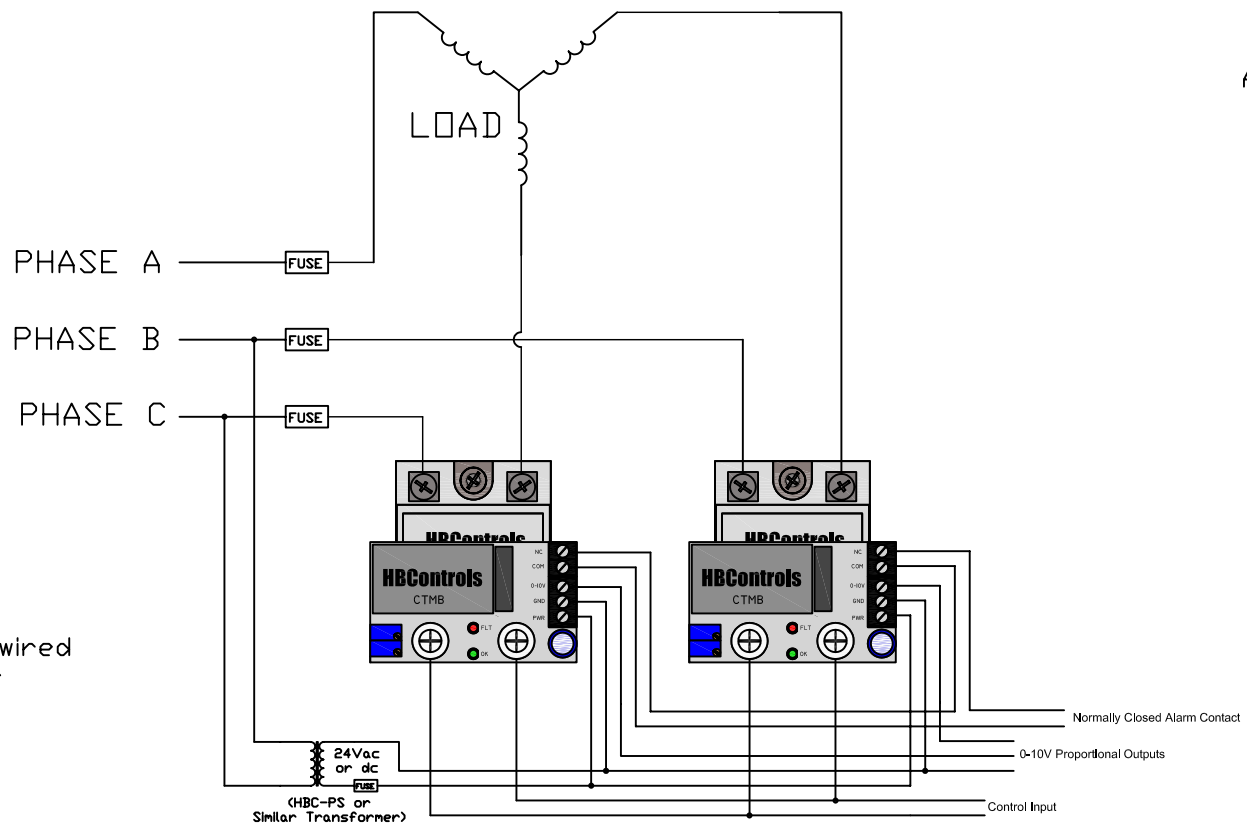

CTMB  
Single  
Phase  
Applications

Detail of how load is too be wired through Current Transformer

<b>H B CONTROLS</b>	H B CONTROLS 221 WEAVER ST FALL RIVER MA 02720 508-676-7345		
	Notes: WIRING DIAGRAM		
DRAWN BY: JWP	SIZE A	ASSY DWG:	PART NO. SINGLE PHASE CTMB
	SCALE None	FILE:	REV 1
			SHEET 1 of 1

CTMB  
Three  
Phase  
Applications

Detail of how load is too be wired through Current Transformer

<h1>H B CONTROLS</h1>	H B CONTROLS 221 WEAVER ST FALL RIVER MA 02720 508-676-7345		
	Notes: WIRING DIAGRAM		
DRAWN BY: JWP	SIZE A	ASSY DWG:	PART NO. 3 PHASE CTMB
SCALE None		FILE:	REV 1
			SHEET 1 of 1