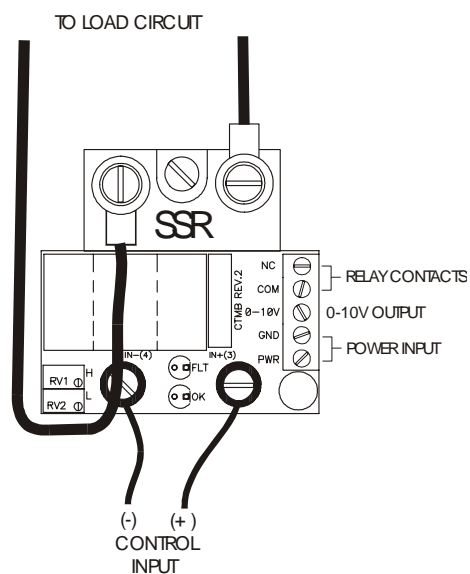

CTMB
Single
Phase
Applications

Detail of how load is too be wired through Current Transformer

H B CONTROLS	H B CONTROLS 221 WEAVER ST FALL RIVER MA 02720 508-676-7345		
	Notes: WIRING DIAGRAM		
DRAWN BY: JWP	SIZE A	ASSY DWG:	PART NO. SINGLE PHASE CTMB
	SCALE None	FILE:	REV 1
			SHEET 1 of 1

CTMB
Three
Phase
Applications

Detail of how load is too be wired through Current Transformer

H B CONTROLS	H B CONTROLS 221 WEAVER ST FALL RIVER MA 02720 508-676-7345		
	Notes: WIRING DIAGRAM		
DRAWN BY: JWP	SIZE A	ASSY DWG:	PART NO. 3 PHASE CTMB
SCALE None		FILE:	REV 1
			SHEET 1 of 1