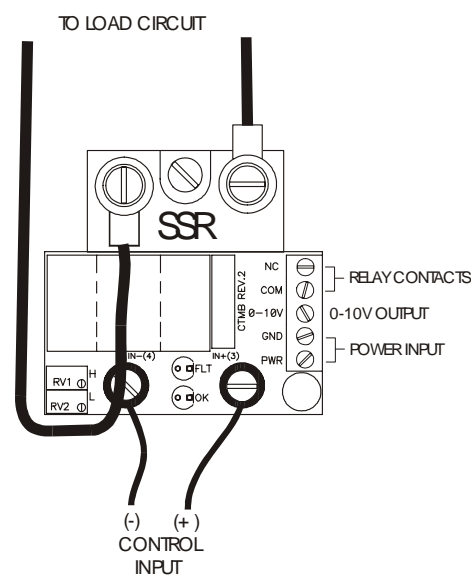

CTMB
Single
Phase
Applications

Detail of how load is too be wired through Current Transformer

H B CONTROLS	H B CONTROLS 221 WEAVER ST FALL RIVER MA 02720 508-676-7345		
	Notes: WIRING DIAGRAM		
DRAWN BY: JWP	SIZE A	ASSY DWG:	PART NO. SINGLE PHASE CTMB
	SCALE None	FILE:	REV 1
			SHEET 1 of 1

CTMB
Three
Phase
Applications

Detail of how load is too be wired through Current Transformer

H B CONTROLS	H B CONTROLS 221 WEAVER ST FALL RIVER MA 02720 508-676-7345		
	Notes: WIRING DIAGRAM		
DRAWN BY: JWP	SIZE A	ASSY DWG:	PART NO. 3 PHASE CTMB
SCALE None		FILE:	REV 1
			SHEET 1 of 1