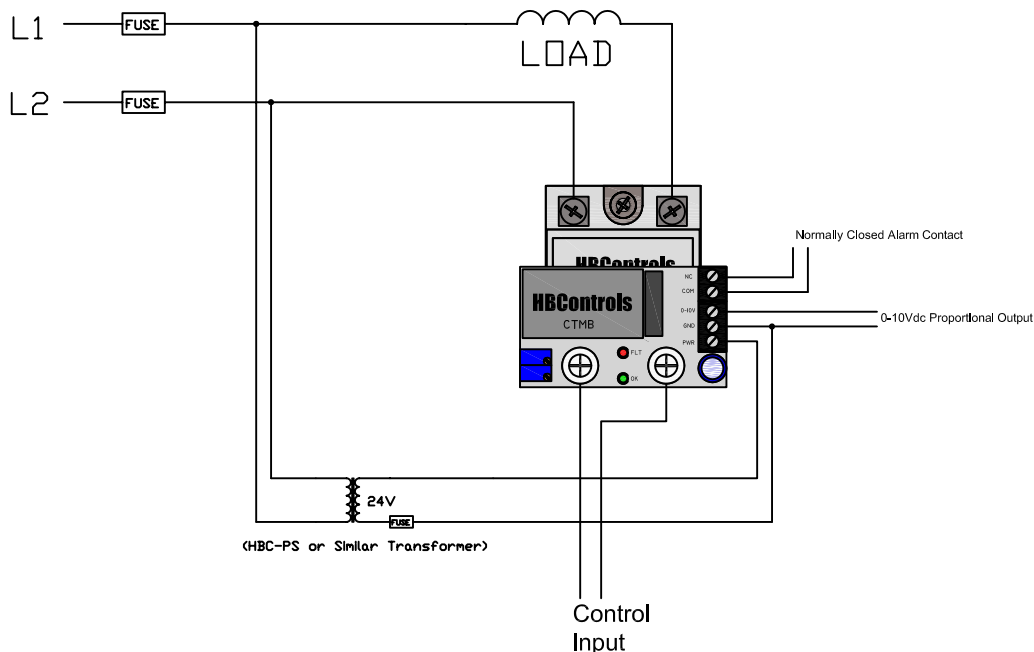

CTMB  
Single  
Phase  
Applications

Detail of how load is too be wired through Current Transformer

<b>H B CONTROLS</b>	H B CONTROLS 221 WEAVER ST FALL RIVER MA 02720 508-676-7345		
	Notes: WIRING DIAGRAM		
DRAWN BY: JWP	SIZE A	ASSY DWG:	PART NO. SINGLE PHASE CTMB
	SCALE None	FILE:	REV 1
			SHEET 1 of 1

CTMB  
Three  
Phase  
Applications

Detail of how load is too be wired through Current Transformer

<h1>H B CONTROLS</h1>	H B CONTROLS 221 WEAVER ST FALL RIVER MA 02720 508-676-7345		
	Notes: WIRING DIAGRAM		
DRAWN BY: JWP	SIZE A	ASSY DWG:	PART NO. 3 PHASE CTMB
SCALE None		FILE:	REV 1
			SHEET 1 of 1