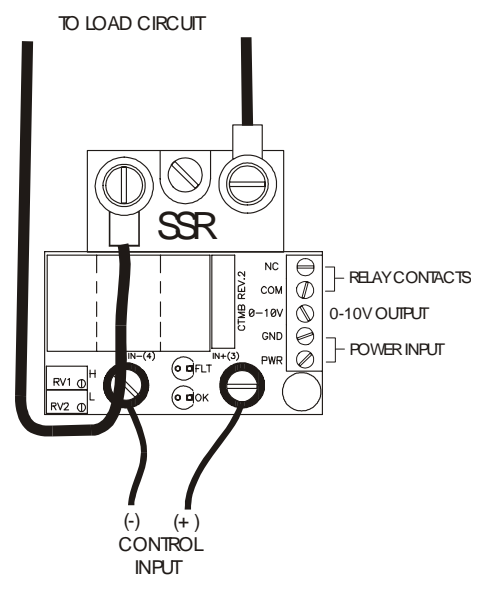

CTMB  
Single  
Phase  
Applications

Detail of how load is too be wired through Current Transformer

<b>H B CONTROLS</b>	H B CONTROLS 221 WEAVER ST FALL RIVER MA 02720 508-676-7345		
	Notes: WIRING DIAGRAM		
DRAWN BY: JWP	SIZE A	ASSY DWG:	PART NO. SINGLE PHASE CTMB
	SCALE None	FILE:	REV 1
			SHEET 1 of 1

CTMB  
Three  
Phase  
Applications

Detail of how load is too be wired through Current Transformer

<h1>H B CONTROLS</h1>	H B CONTROLS 221 WEAVER ST FALL RIVER MA 02720 508-676-7345		
	Notes: WIRING DIAGRAM		
DRAWN BY: JWP	SIZE A	ASSY DWG:	PART NO. 3 PHASE CTMB
SCALE None		FILE:	REV 1
			SHEET 1 of 1