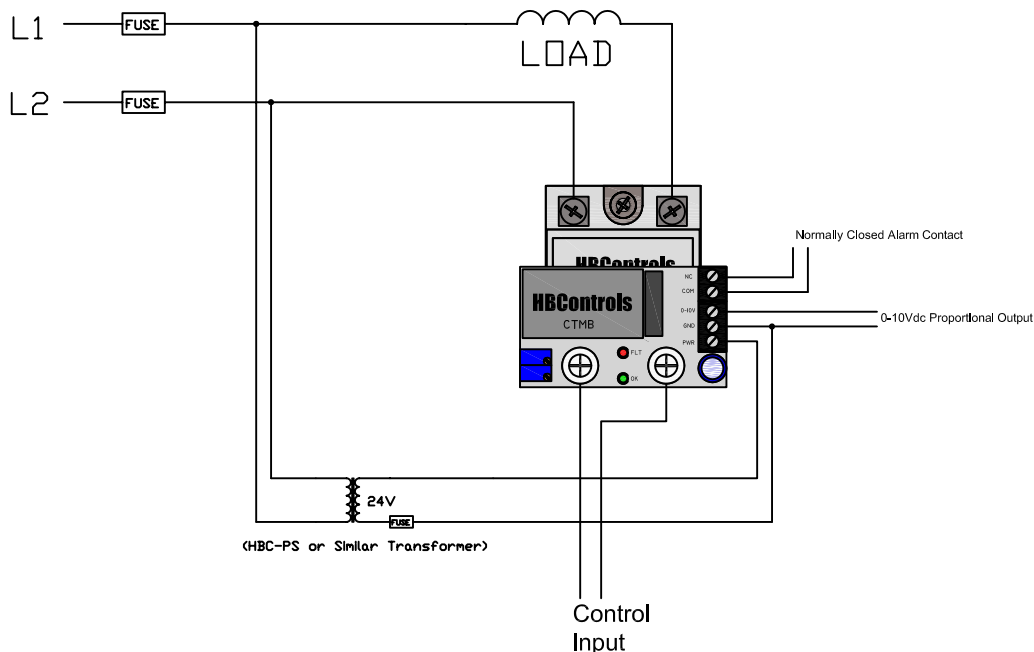

CTMB
Single
Phase
Applications

Detail of how load is too be wired through Current Transformer

H B CONTROLS	H B CONTROLS 221 WEAVER ST FALL RIVER MA 02720 508-676-7345		
	Notes: WIRING DIAGRAM		
DRAWN BY: JWP	SIZE A	ASSY DWG:	PART NO. SINGLE PHASE CTMB
	SCALE None	FILE:	REV 1
			SHEET 1 of 1

CTMB
Three
Phase
Applications

Detail of how load is too be wired through Current Transformer

H B CONTROLS	H B CONTROLS 221 WEAVER ST FALL RIVER MA 02720 508-676-7345		
	Notes: WIRING DIAGRAM		
DRAWN BY: JWP	SIZE A	ASSY DWG:	PART NO. 3 PHASE CTMB
SCALE None		FILE:	REV 1
			SHEET 1 of 1