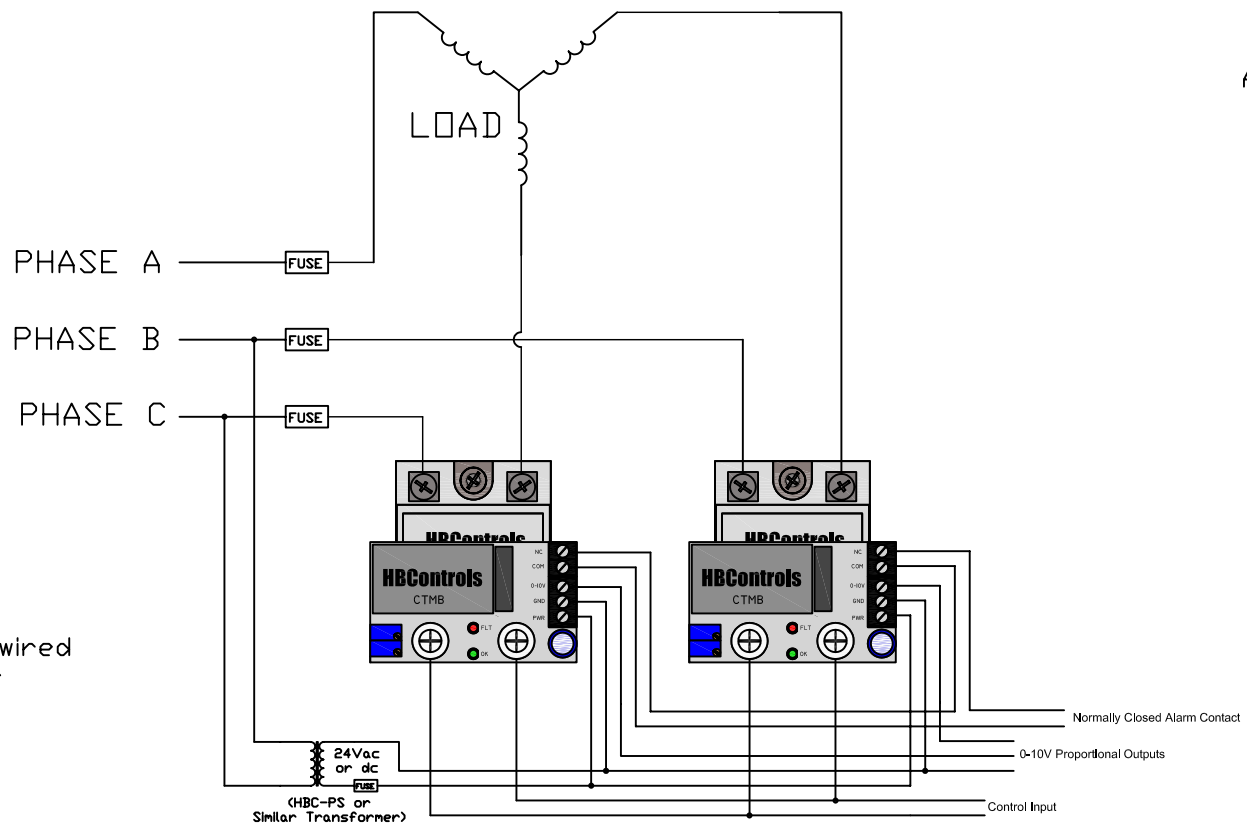

CTMB
Single
Phase
Applications

Detail of how load is too be wired through Current Transformer

H B CONTROLS	H B CONTROLS 221 WEAVER ST FALL RIVER MA 02720 508-676-7345		
	Notes: WIRING DIAGRAM		
DRAWN BY: JWP	SIZE A	ASSY DWG:	PART NO. SINGLE PHASE CTMB
	SCALE None	FILE:	REV 1
			SHEET 1 of 1

CTMB
Three
Phase
Applications

Detail of how load is too be wired through Current Transformer

H B CONTROLS	H B CONTROLS 221 WEAVER ST FALL RIVER MA 02720 508-676-7345		
	Notes: WIRING DIAGRAM		
DRAWN BY: JWP	SIZE A	ASSY DWG:	PART NO. 3 PHASE CTMB
SCALE None		FILE:	REV 1
			SHEET 1 of 1