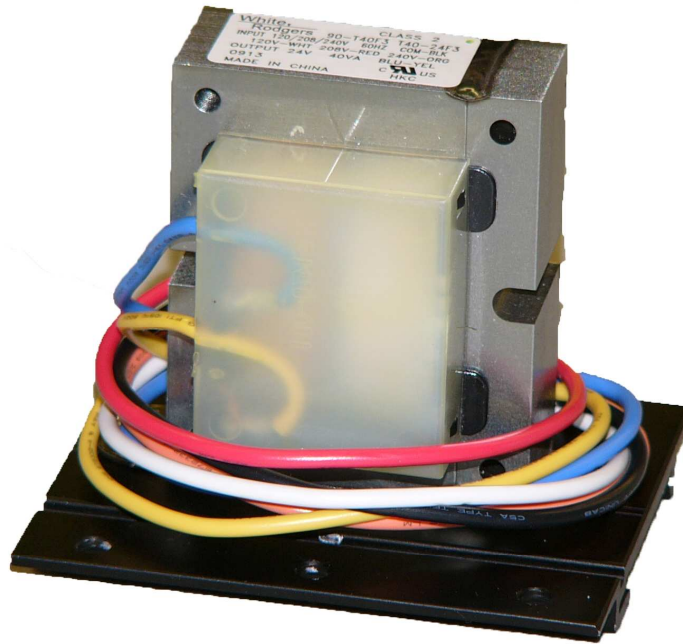

PS-120-208-240

221 Weaver Street, Fall River, MA 02720

Tel# 508-676-7345 • 800-879-7918 • Fax# 508-676-7346
www.hbcontrols.com

SPECIFICATIONS	
Input Voltage (60 Hz) [VAC]	120-208-240
Output VA Max [VA]	40
Output Voltage [VAC]	24

INPUT WIRING

Orange-240VAC
Red-208VAC
White-120VAC
Black-Common

OUTPUT WIRING

Blue/Yellow-24VAC

PS-120-208-240

221 Weaver Street, Fall River, MA 02720
Tel# 508-676-7345 • 800-879-7918 • Fax# 508-676-7346
www.hbcontrols.com