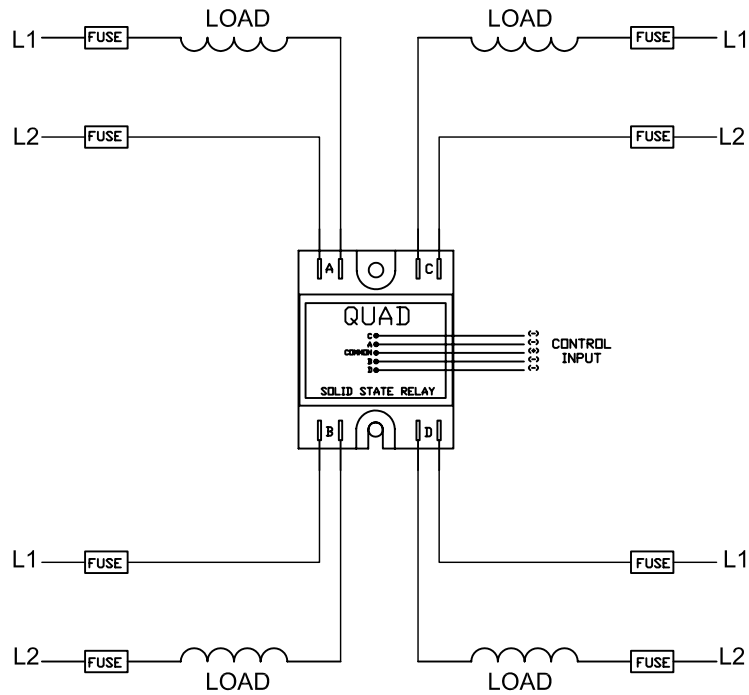

H B CONTROLS	H B CONTROLS 221 WEAVER ST FALL RIVER MA 02720 508-676-7345		
	Notes: WIRING DIAGRAM		
DRAWN BY: JWP	SIZE A	ASSY DWG:	PART NO. 3 PHASE, 4 POLE, DELTA, WYE
	SCALE None	FILE:	REV 1
			SHEET 1 of 1

**H
B
CONTROLS**

H B CONTROLS 221 WEAVER ST
FALL RIVER MA 02720
508-676-7345

Notes:
WIRING DIAGRAM

DRAWN BY: JWP

SIZE
A

ASSY DWG:

PART NO.
SINGLE PHASE, 4 POLE

REV
1